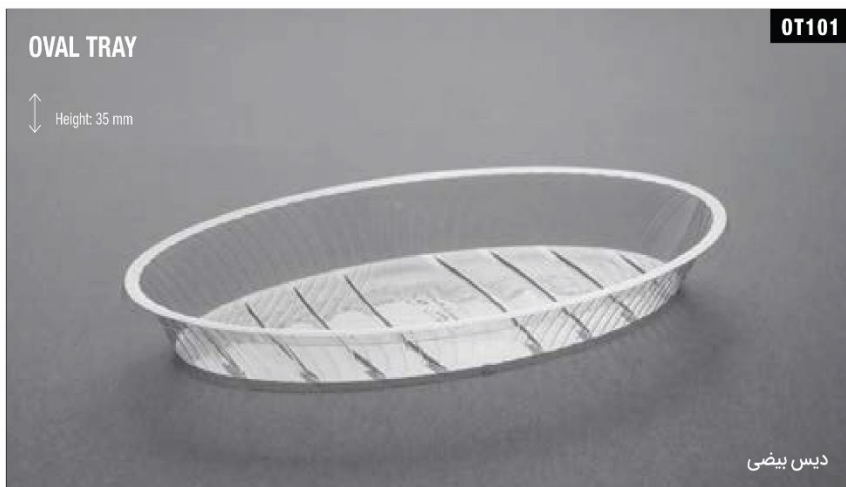

OVAL TRAY

OT101

Height: 35 mm

دیس بیضی

OT101 Size: 380x35mm | 200 Pcs