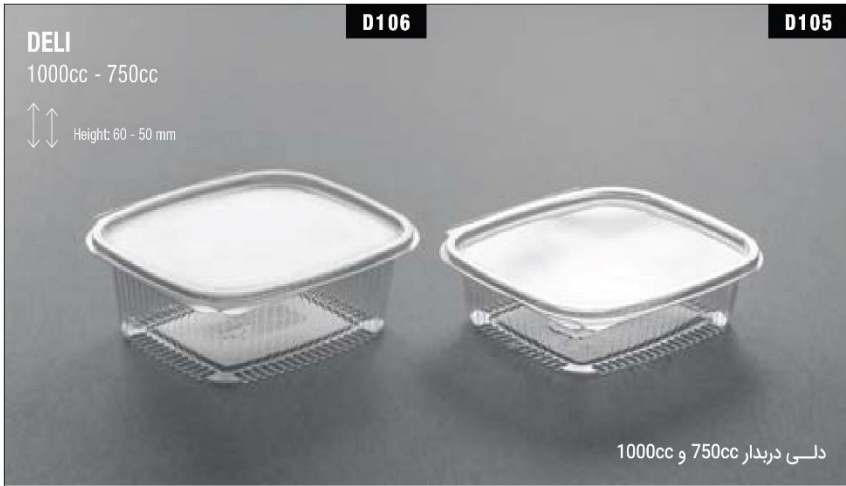

200cc **D102** Size: 100x90x50mm 500 Pcs

150cc **D101** Size: 100x90x30mm 500 Pcs

200cc **D108** Size: 100x80x50mm 500 Pcs

150cc **D107** Size: 100x80x30mm 500 Pcs

C101 Size: 90x75x40mm 1000 Pcs

CL101 Size: 90x75mm 1000 Pcs

Long **D104** Size: 140x120x50mm 500 Pcs

Short **D103** Size: 140x120x30mm 500 Pcs

1000cc **D106** Size: 170x140x60mm 250 Pcs

750cc **D105** Size: 170x140x50mm 250 Pcs

Ideal For Food Storage
Perfect For Serving Salad, Nuts,...