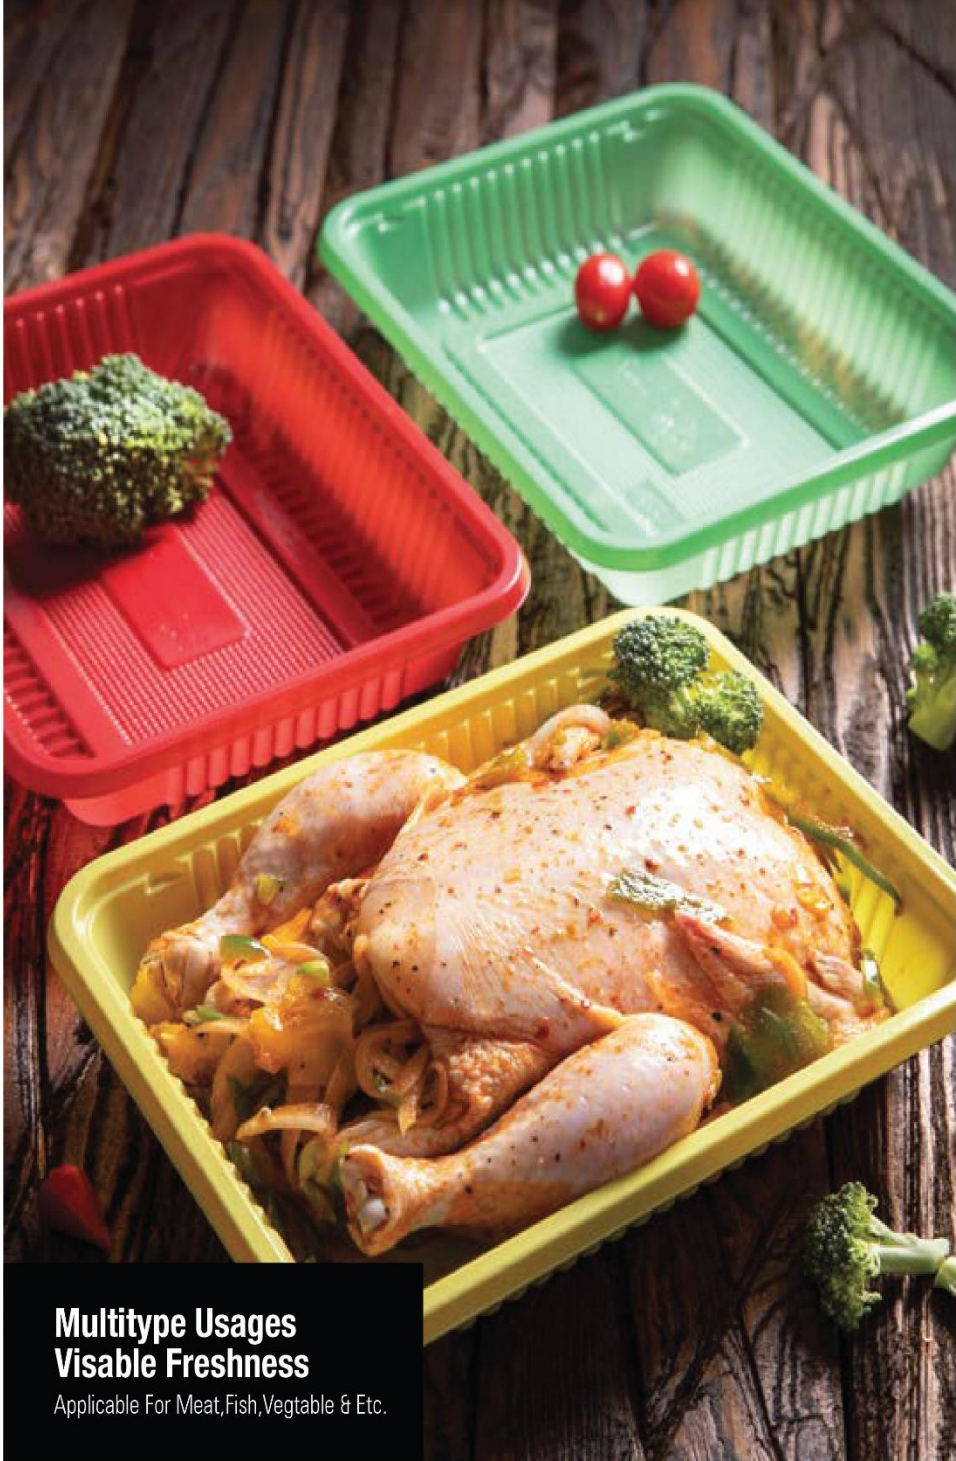

Height: 40-30 mm

Black Series

دوپرسی 3-5cm مشکی

5cm **CT103** Size: 220x172x50mm 250 Pcs

3cm **CT105** Size: 220x172x30mm 250 Pcs

Safe & Clean Containers

Ideal For Vegetable, Meat, Food & Etc.

**Multitype Usages
Visable Freshness**